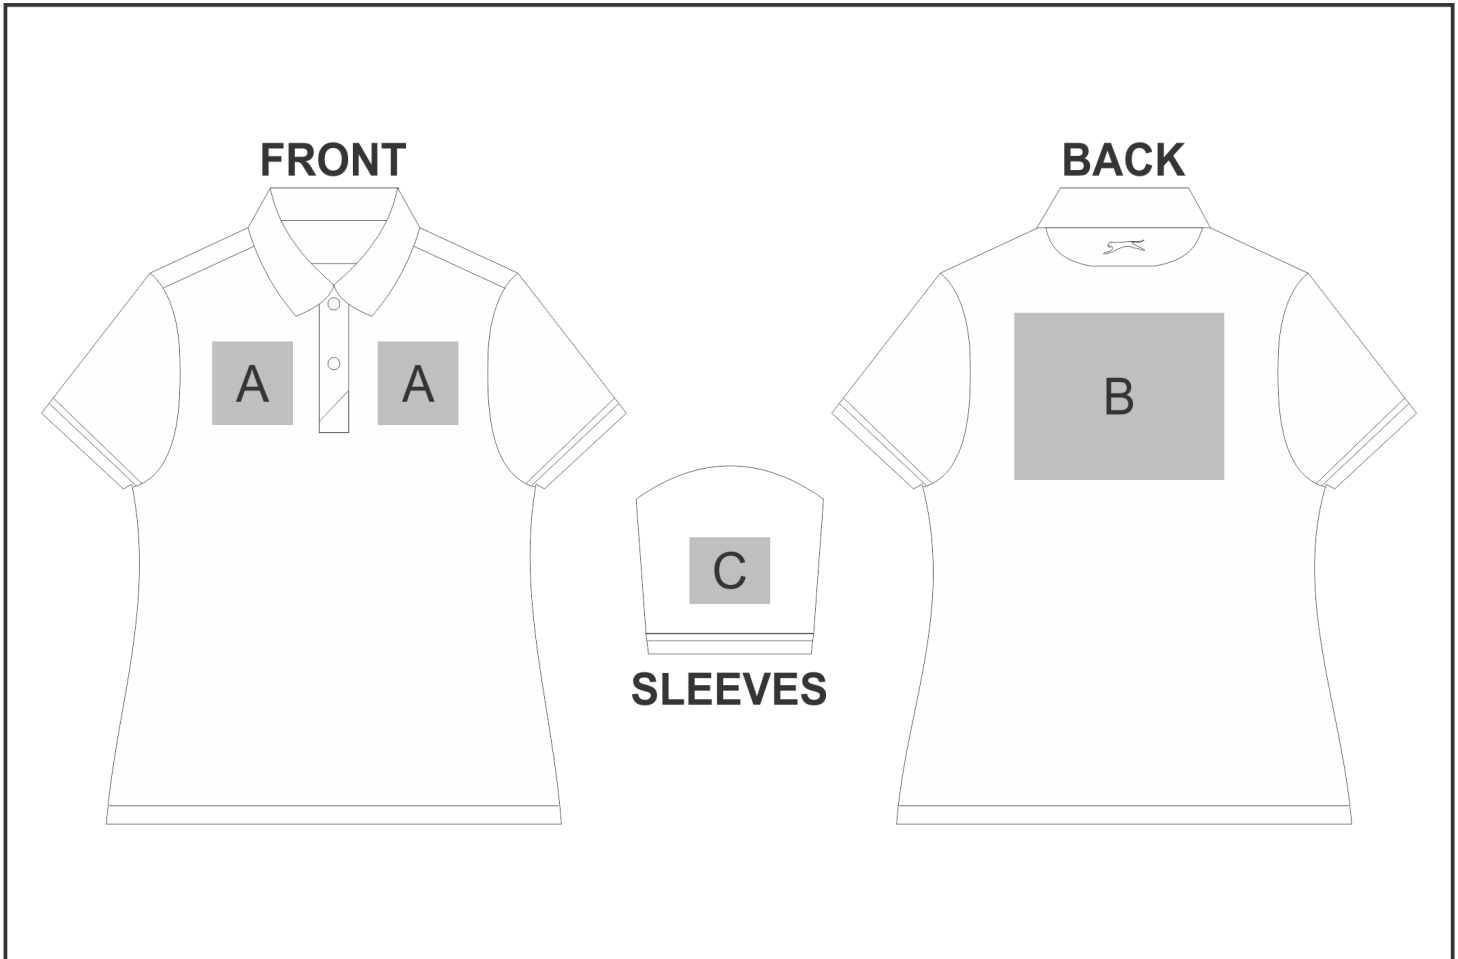

SLAZ-11417

Ladies Cypress Golf Shirt

Also available in
**LOGO
24**
Check Logo24
guide and t's & c's

Need to know:

- Includes 1-Position Embroidery OR 1-Position Digital Transfer OR 1-Position Laser Engraving(setup fees apply)
- DTC/EMB inclusive Parameters: Left/Right Chest or Back = 100mm x 100mm
- Laser colour: Tonal

Branding Options:

Position	Branding Method (Branding Code)	No. of Colours	Dimension
A	Embroidery (EM-CLOTHING)	N/A	100mm wide x 100mm high
A	Digital Transfer Clothing A6 (DTC-A6)	Full Colour	100mm wide x 100mm high
A	Screen Print (SA)	6 Colours	100mm wide x 80mm high
A	Laser Engraving (LG)	N/A	100mm wide x 80mm high
A	Silicone (STP-A)	N/A	30mm wide x 30mm high
A	Silicone (STP-B)	N/A	50mm wide x 50mm high
A	Silicone (STP-C)	N/A	80mm wide x 80mm high
A	Silicone (STP-D)	N/A	100mm wide x 40mm high

B	Embroidery (EM-CLOTHING)	N/A	200mm wide x 200mm high
B	Digital Transfer Clothing A6 (DTC-A6)	Full Colour	105mm wide x 148mm high
B	Digital Transfer Clothing A5 (DTC-A5)	Full Colour	210mm wide x 148mm high
B	Screen Print (SA)	6 Colours	260mm wide x 200mm high
B	Silicone (STP-A)	N/A	30mm wide x 30mm high
B	Silicone (STP-B)	N/A	50mm wide x 50mm high
B	Silicone (STP-C)	N/A	80mm wide x 80mm high
B	Silicone (STP-D)	N/A	120mm wide x 40mm high

C	Embroidery (EM-CLOTHING)	N/A	50mm wide x 50mm high
C	Digital Transfer Clothing A6 (DTC-A6)	Full Colour	50mm wide x 50mm high
C	Screen Print (SA)	6 Colours	60mm wide x 60mm high
C	Laser Engraving (LG)	N/A	100mm wide x 60mm high
C	Silicone (STP-A)	N/A	30mm wide x 30mm high
C	Silicone (STP-B)	N/A	50mm wide x 50mm high
C	Silicone (STP-C)	N/A	80mm wide x 80mm high